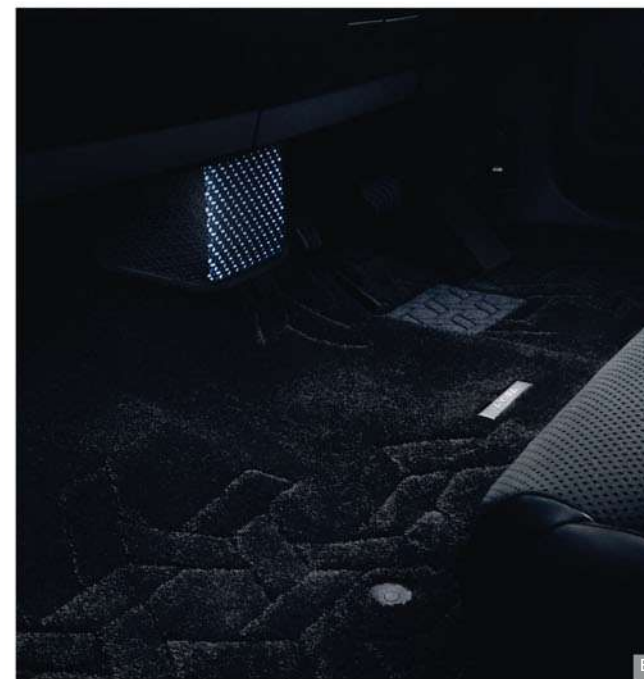

C - PREMIUM ILLUMINATED KICK PLATE

With ARIYA logo.

D - ILLUMINATED KICK PLATE

With ARIYA signature.

Easy to clean, they help protect your car from scratches and other wear.

FLOOR MATS

E - EXCLUSIVE FLOOR MATS